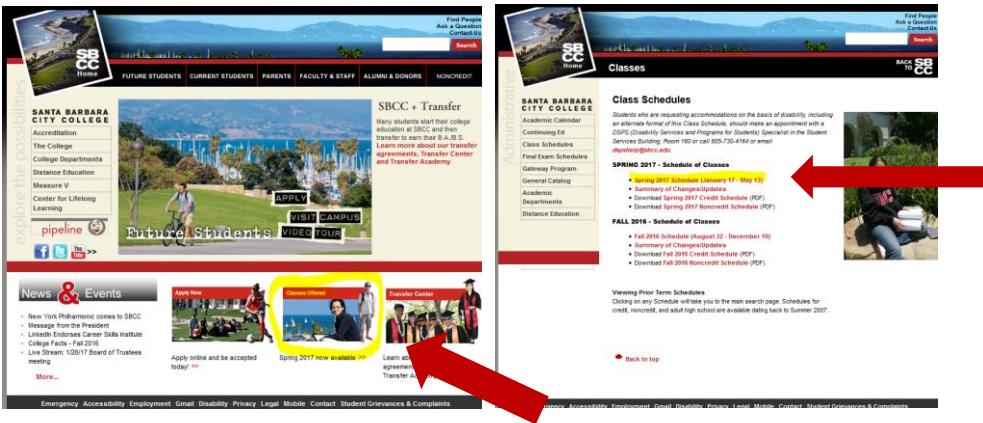

How to lookup SBCC School of Extended Learning Noncredit classes online (2 ways)

Go to: <http://www.sbcc.edu/> Click on the **Classes Offered** link, and then on next page click on term schedule link.

Once the page loads, click on **Term**, and then on **Noncredit** or **Adult HS**, and then click on “Select” button. Let the screen refresh and then you can search by subject, or any of the other search criteria, or just click on the search button to get all of the classes offered for the term. In the example for ART below I've searched by Subject, and then clicked on the “Search” button.