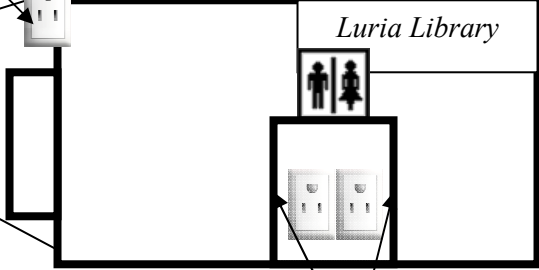

Outlet
(outside in
Foye)

The Great Meadow
Open Grass Space

Walkway

Elevated knoll

Outlet (inside
metal box, need
key)

Stone seats, patio
& fountain

Dirt
Pathway

Outlet

Entrance A - ramp

Entrance B - stairs

Bagish Overlook

(Cliff)

OCEAN &
Harbor View