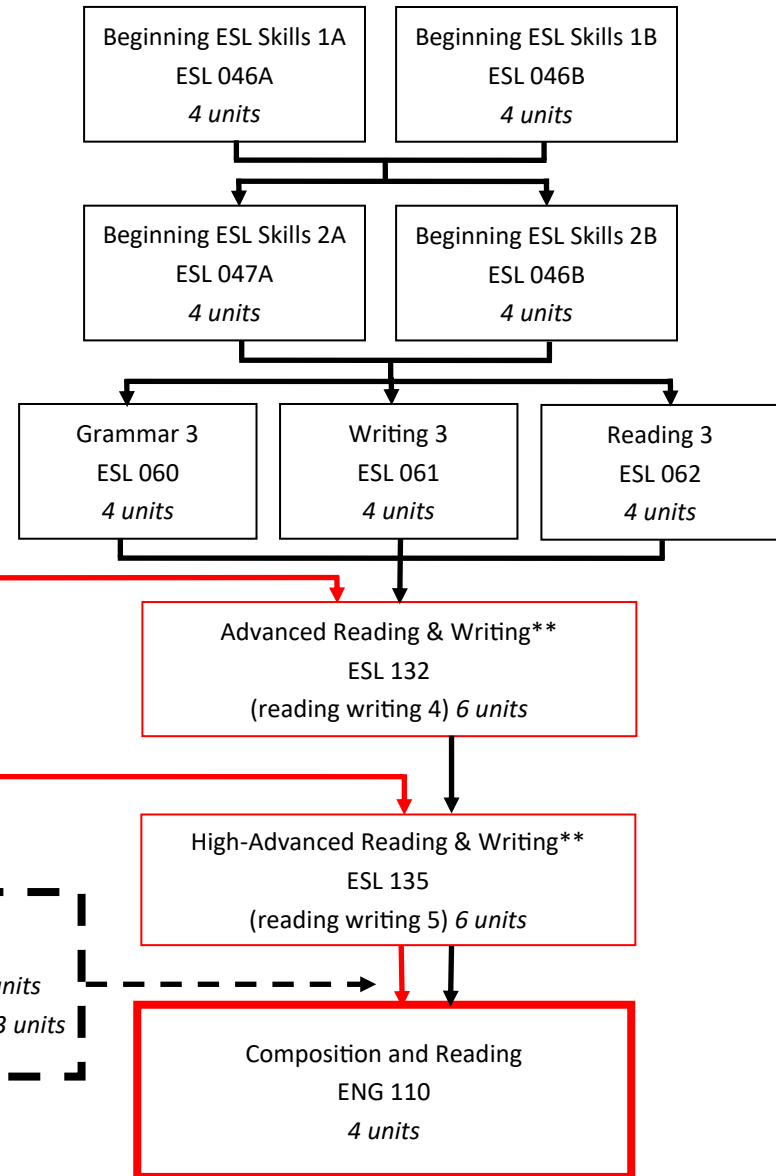

# ESL Flow Chart

## Traditional Courses

## Combined Curriculum

† = Strongly recommended but not mandatory

\* = CSU Transferable

\*\* = UC and CSU Transferable  
UC transfer limit (8 units)