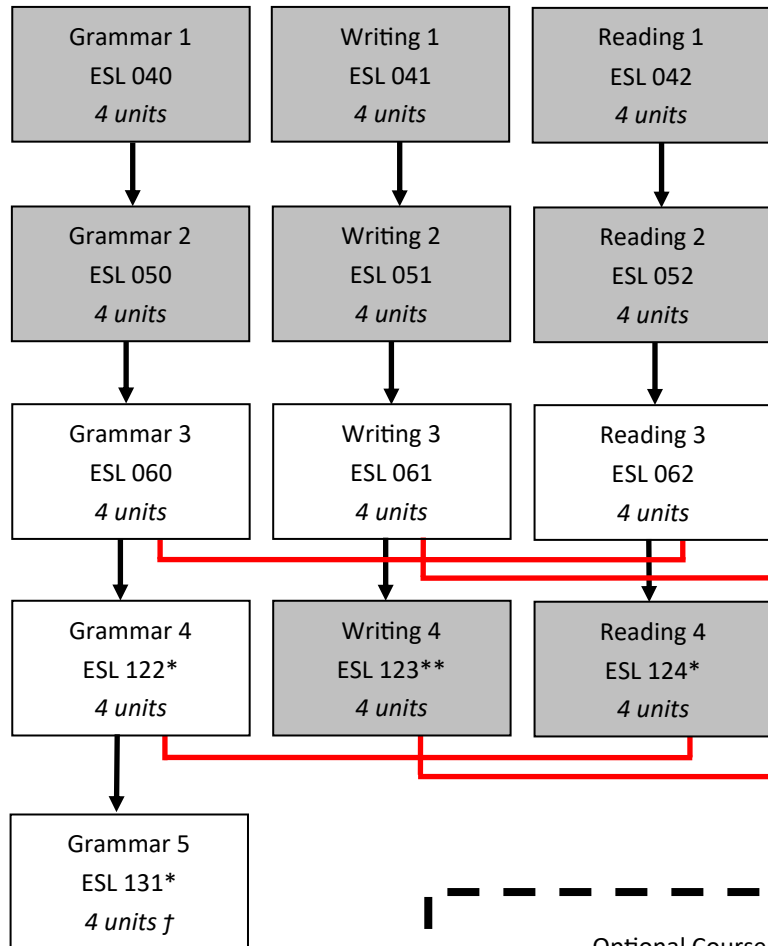

# ESL Flow Chart

## Traditional Courses

## Combined Curriculum

† = Strongly recommended but not mandatory

\* = CSU Transferable

\*\* = UC and CSU Transferable  
UC transfer limit (8 units)