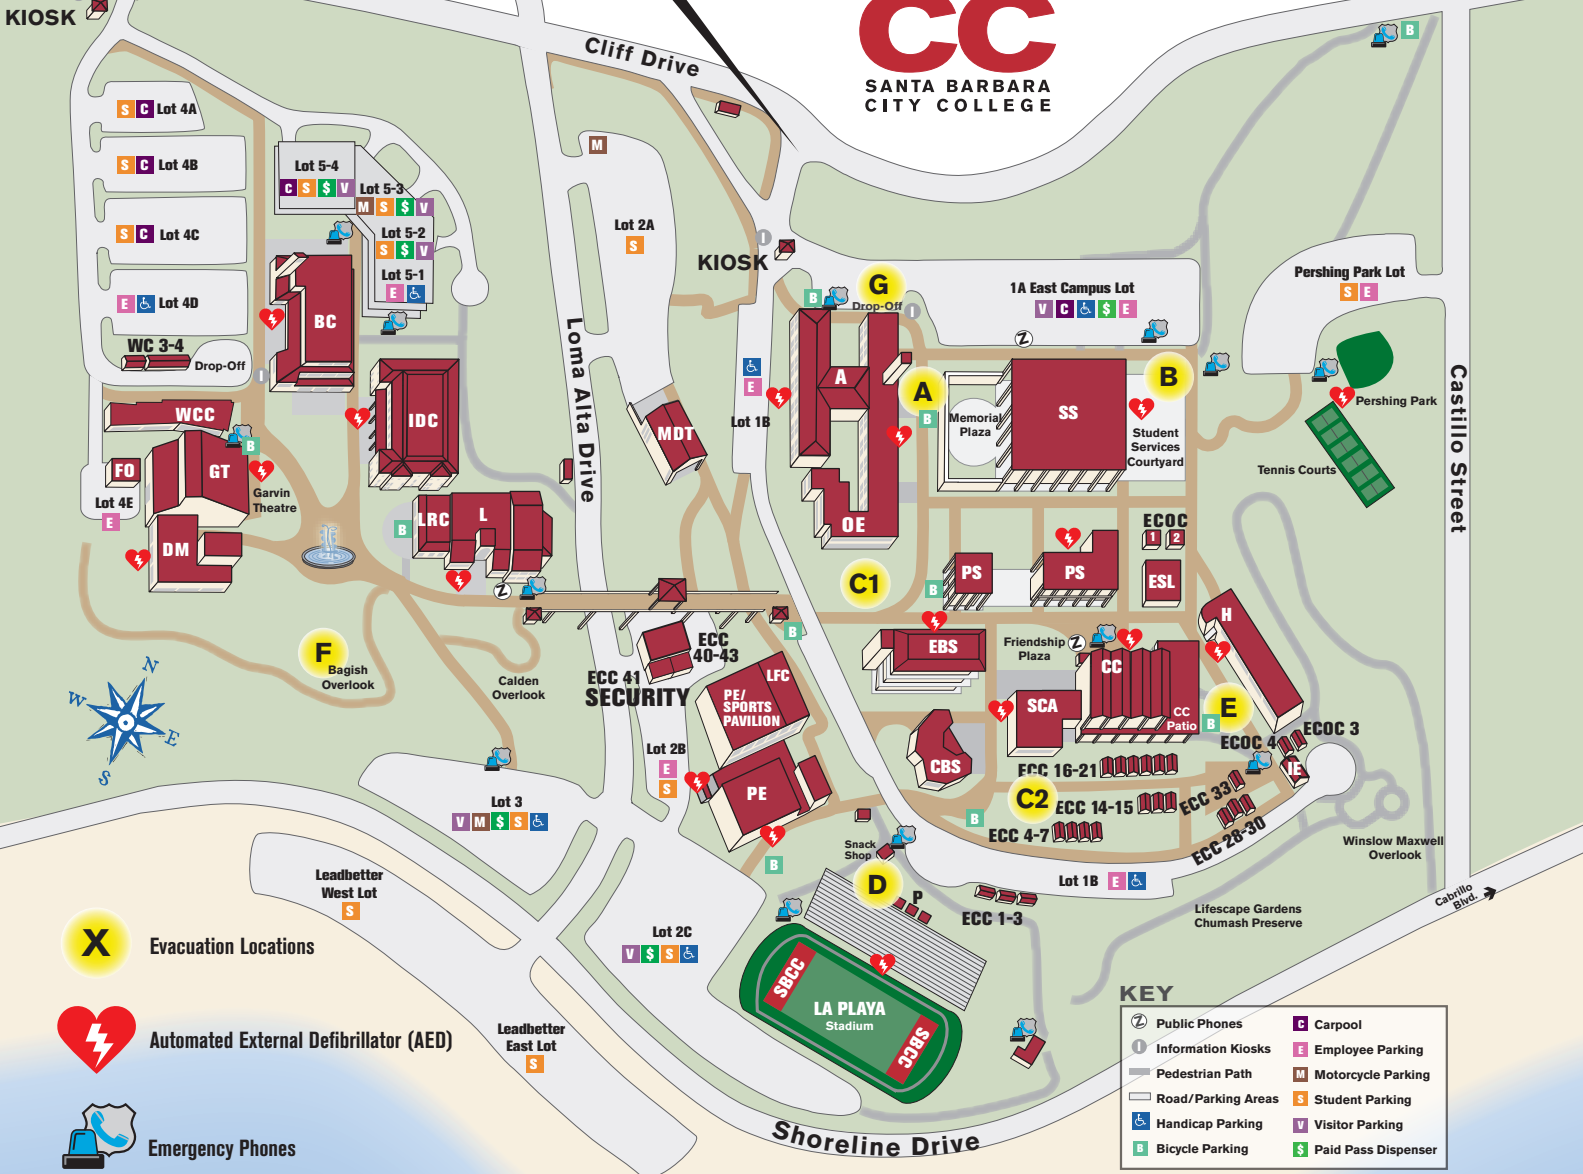

WEST CAMPUS ENTRANCE

EAST CAMPUS ENTRANCE

**SB
CC**
SANTA BARBARA
CITY COLLEGE

X Evacuation Locations

Automated External Defibrillator (AED)

Emergency Phones

KEY

	Public Phones		Carpool
	Information Kiosks		Employee Parking
	Pedestrian Path		Motorcycle Parking
	Road/Parking Areas		Student Parking
	Handicap Parking		Visitor Parking
	Bicycle Parking		Paid Pass Dispenser

CODE	DESTINATION	BUILDING
SCA	Hotel/Restaurant/Culinary	School of Culinary Arts
CC	Housing Information	Campus Center
SS	Human Resources	Student Services
H	Humanities	Humanities
A	Information	Administration
IDC	Interdisciplinary Center	Interdisciplinary Center
IE	International Education Center	International Education Center
SCA	John Dunn Gourmet Dining Room	School of Culinary Arts
SCA	JSB Café	School of Culinary Arts
DM	Jurkowitz Theatre	Drama/Music
LA PLAYA	La Playa Stadium	La Playa Stadium
LRC	Learning Resources Center	Learning Resources Center
LFC	Life Fitness Center	PE/Sports Pavilion
L	Luria Library	Luria Library
MDT	Marine Diving Technologies	Marine Diving Technologies
OE	Occupational Education	Administration
C	Orfalea Early Learning Center	365 Loma Alta Drive
PS	Physical Science	Physical Science
P	Press Center	Luria Conference/Press Center
ECC 42	Receiving/Purchasing	ECC 42
SS	Registration	Student Services
SECURITY	Security Office	ECC 41
PE	Physical Education	PE/Sports Pavilion
CC	Student Activities	Campus Center
SS	Student Services/Admissions	Student Services
IE	Study Abroad Office	International Education Center
SS	Transfer Center	Student Services
ECOC 1	Veterans Assistance	East Campus Office Center I, Rm. 7
WCC	West Campus Classroom	West Campus Classroom
BC	West Campus Snack Shop	Business/Communication Center