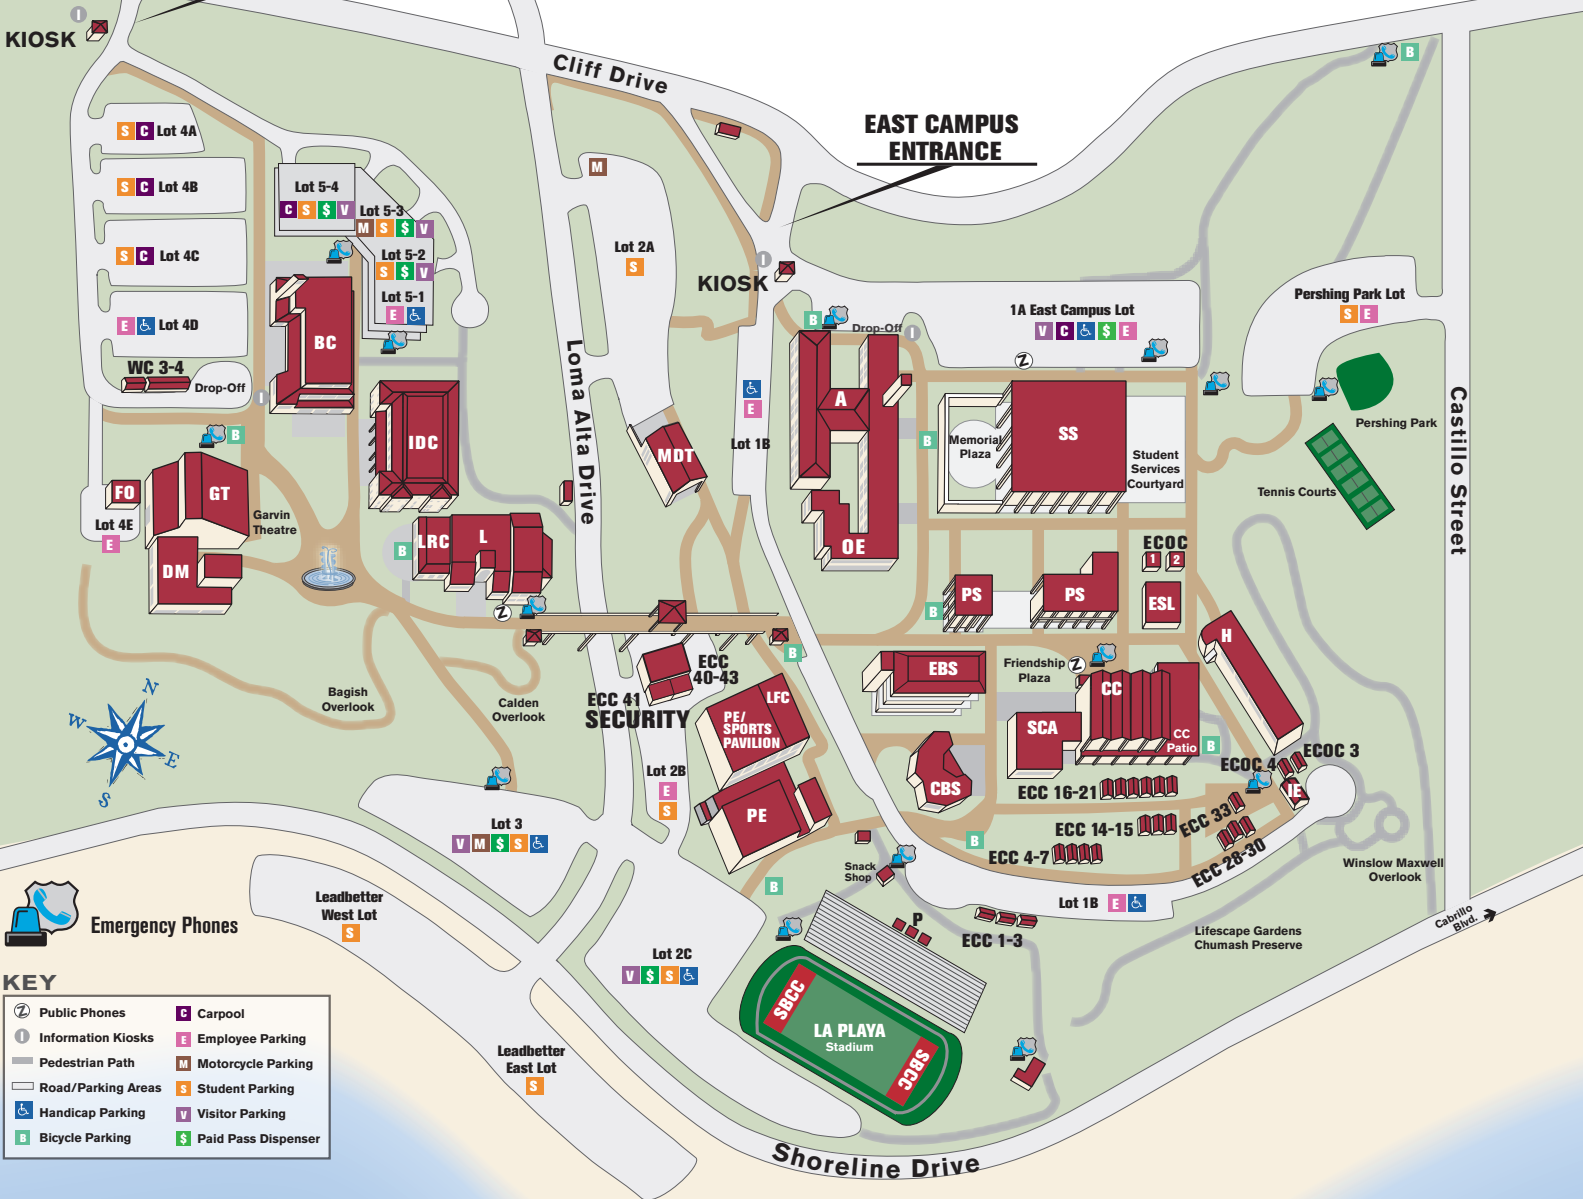

**WEST CAMPUS
ENTRANCE**

KIOSK

Cliff Drive

**EAST CAMPUS
ENTRANCE**

KIOSK

Loma Alta Drive

Castillo Street

Shoreline Drive

KEY

Public Phones	Carpool
Information Kiosks	Employee Parking
Pedestrian Path	Motorcycle Parking
Road/Parking Areas	Student Parking
Handicap Parking	Visitor Parking
Bicycle Parking	Paid Pass Dispenser