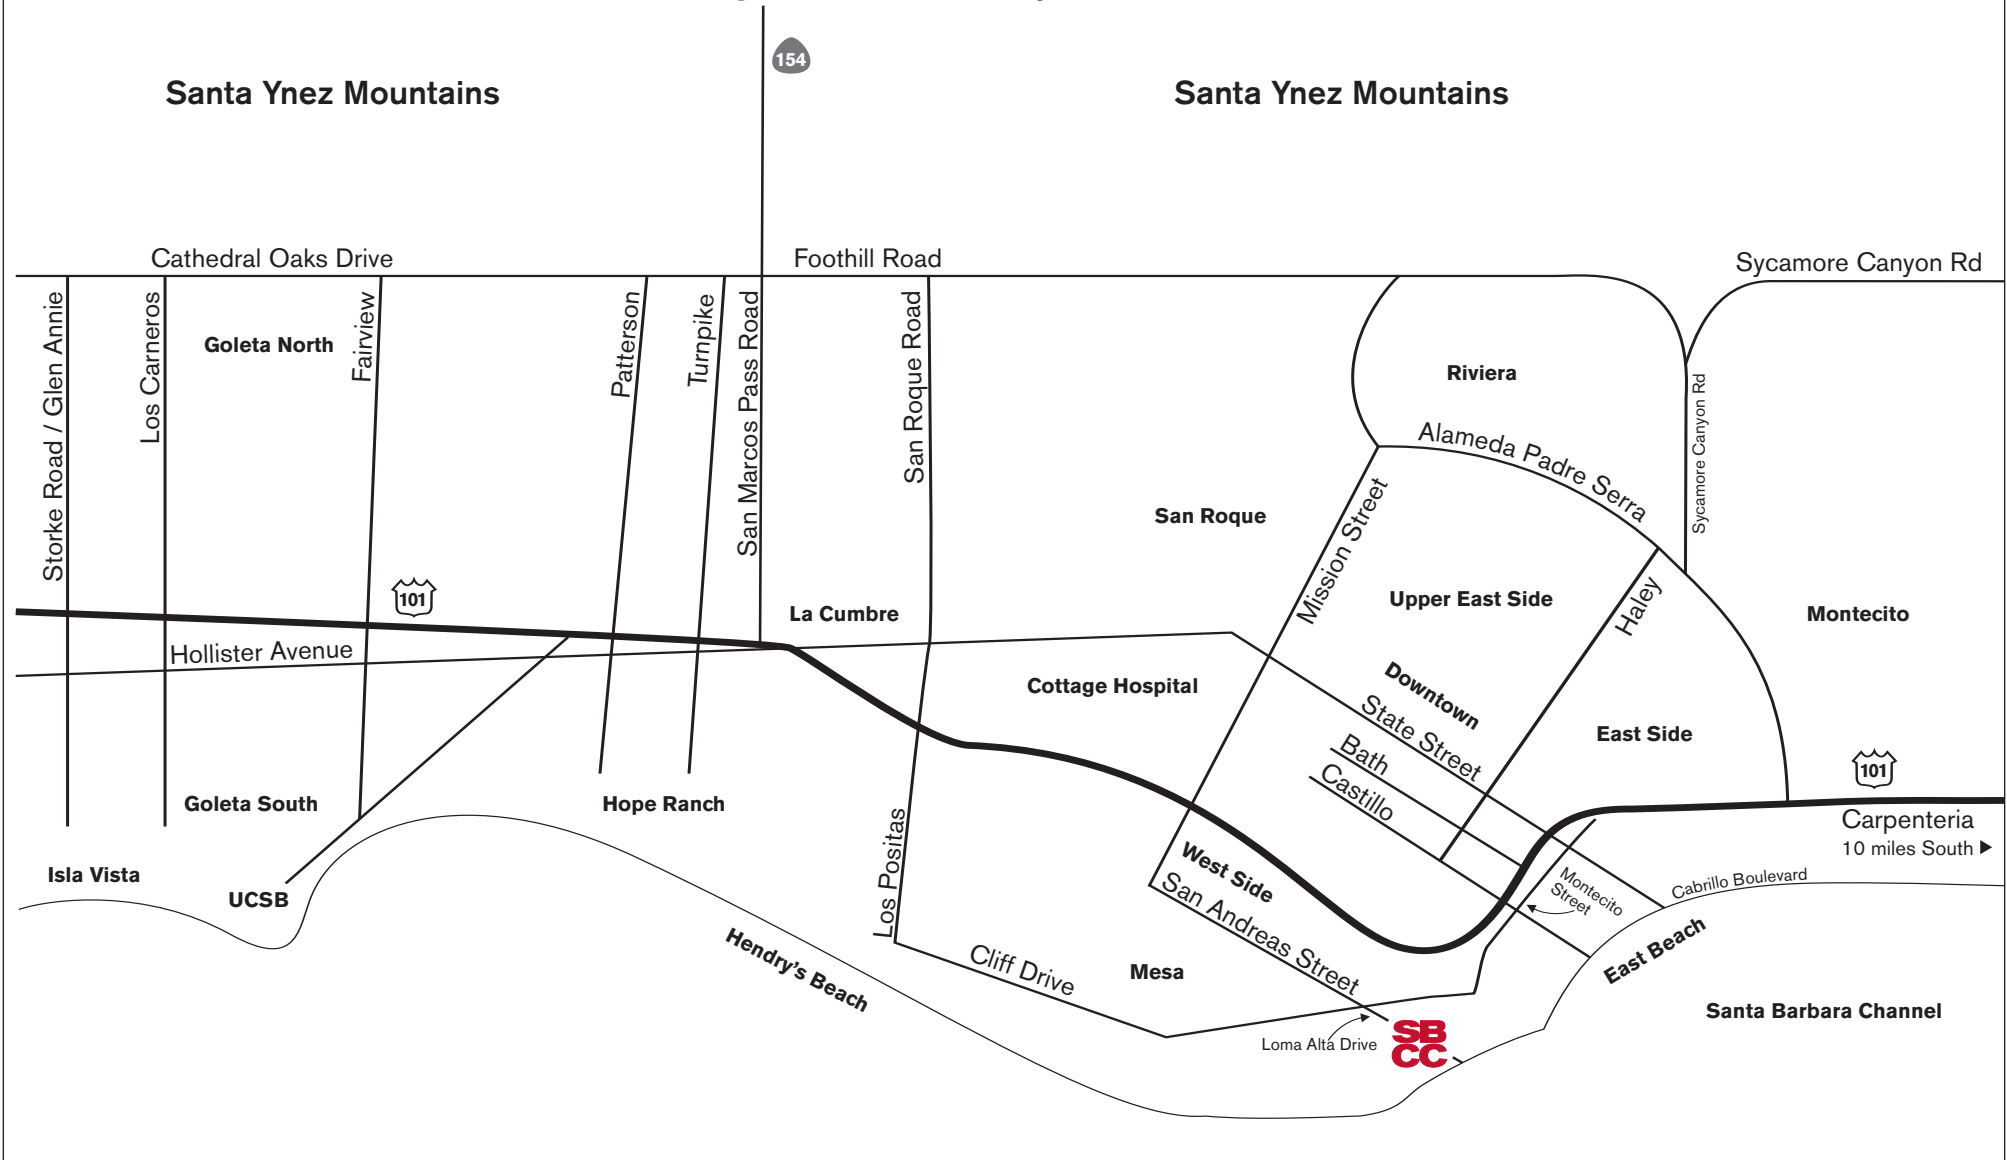

Solvang / Santa Ynez Valley

MAPS Detailed Maps are available in SBCC Bookstore

Days	Hours
Monday - Thursday	7:45 AM-7:00 PM
Friday	7:45 AM-4:00 PM

Pacific Ocean

This map not to scale