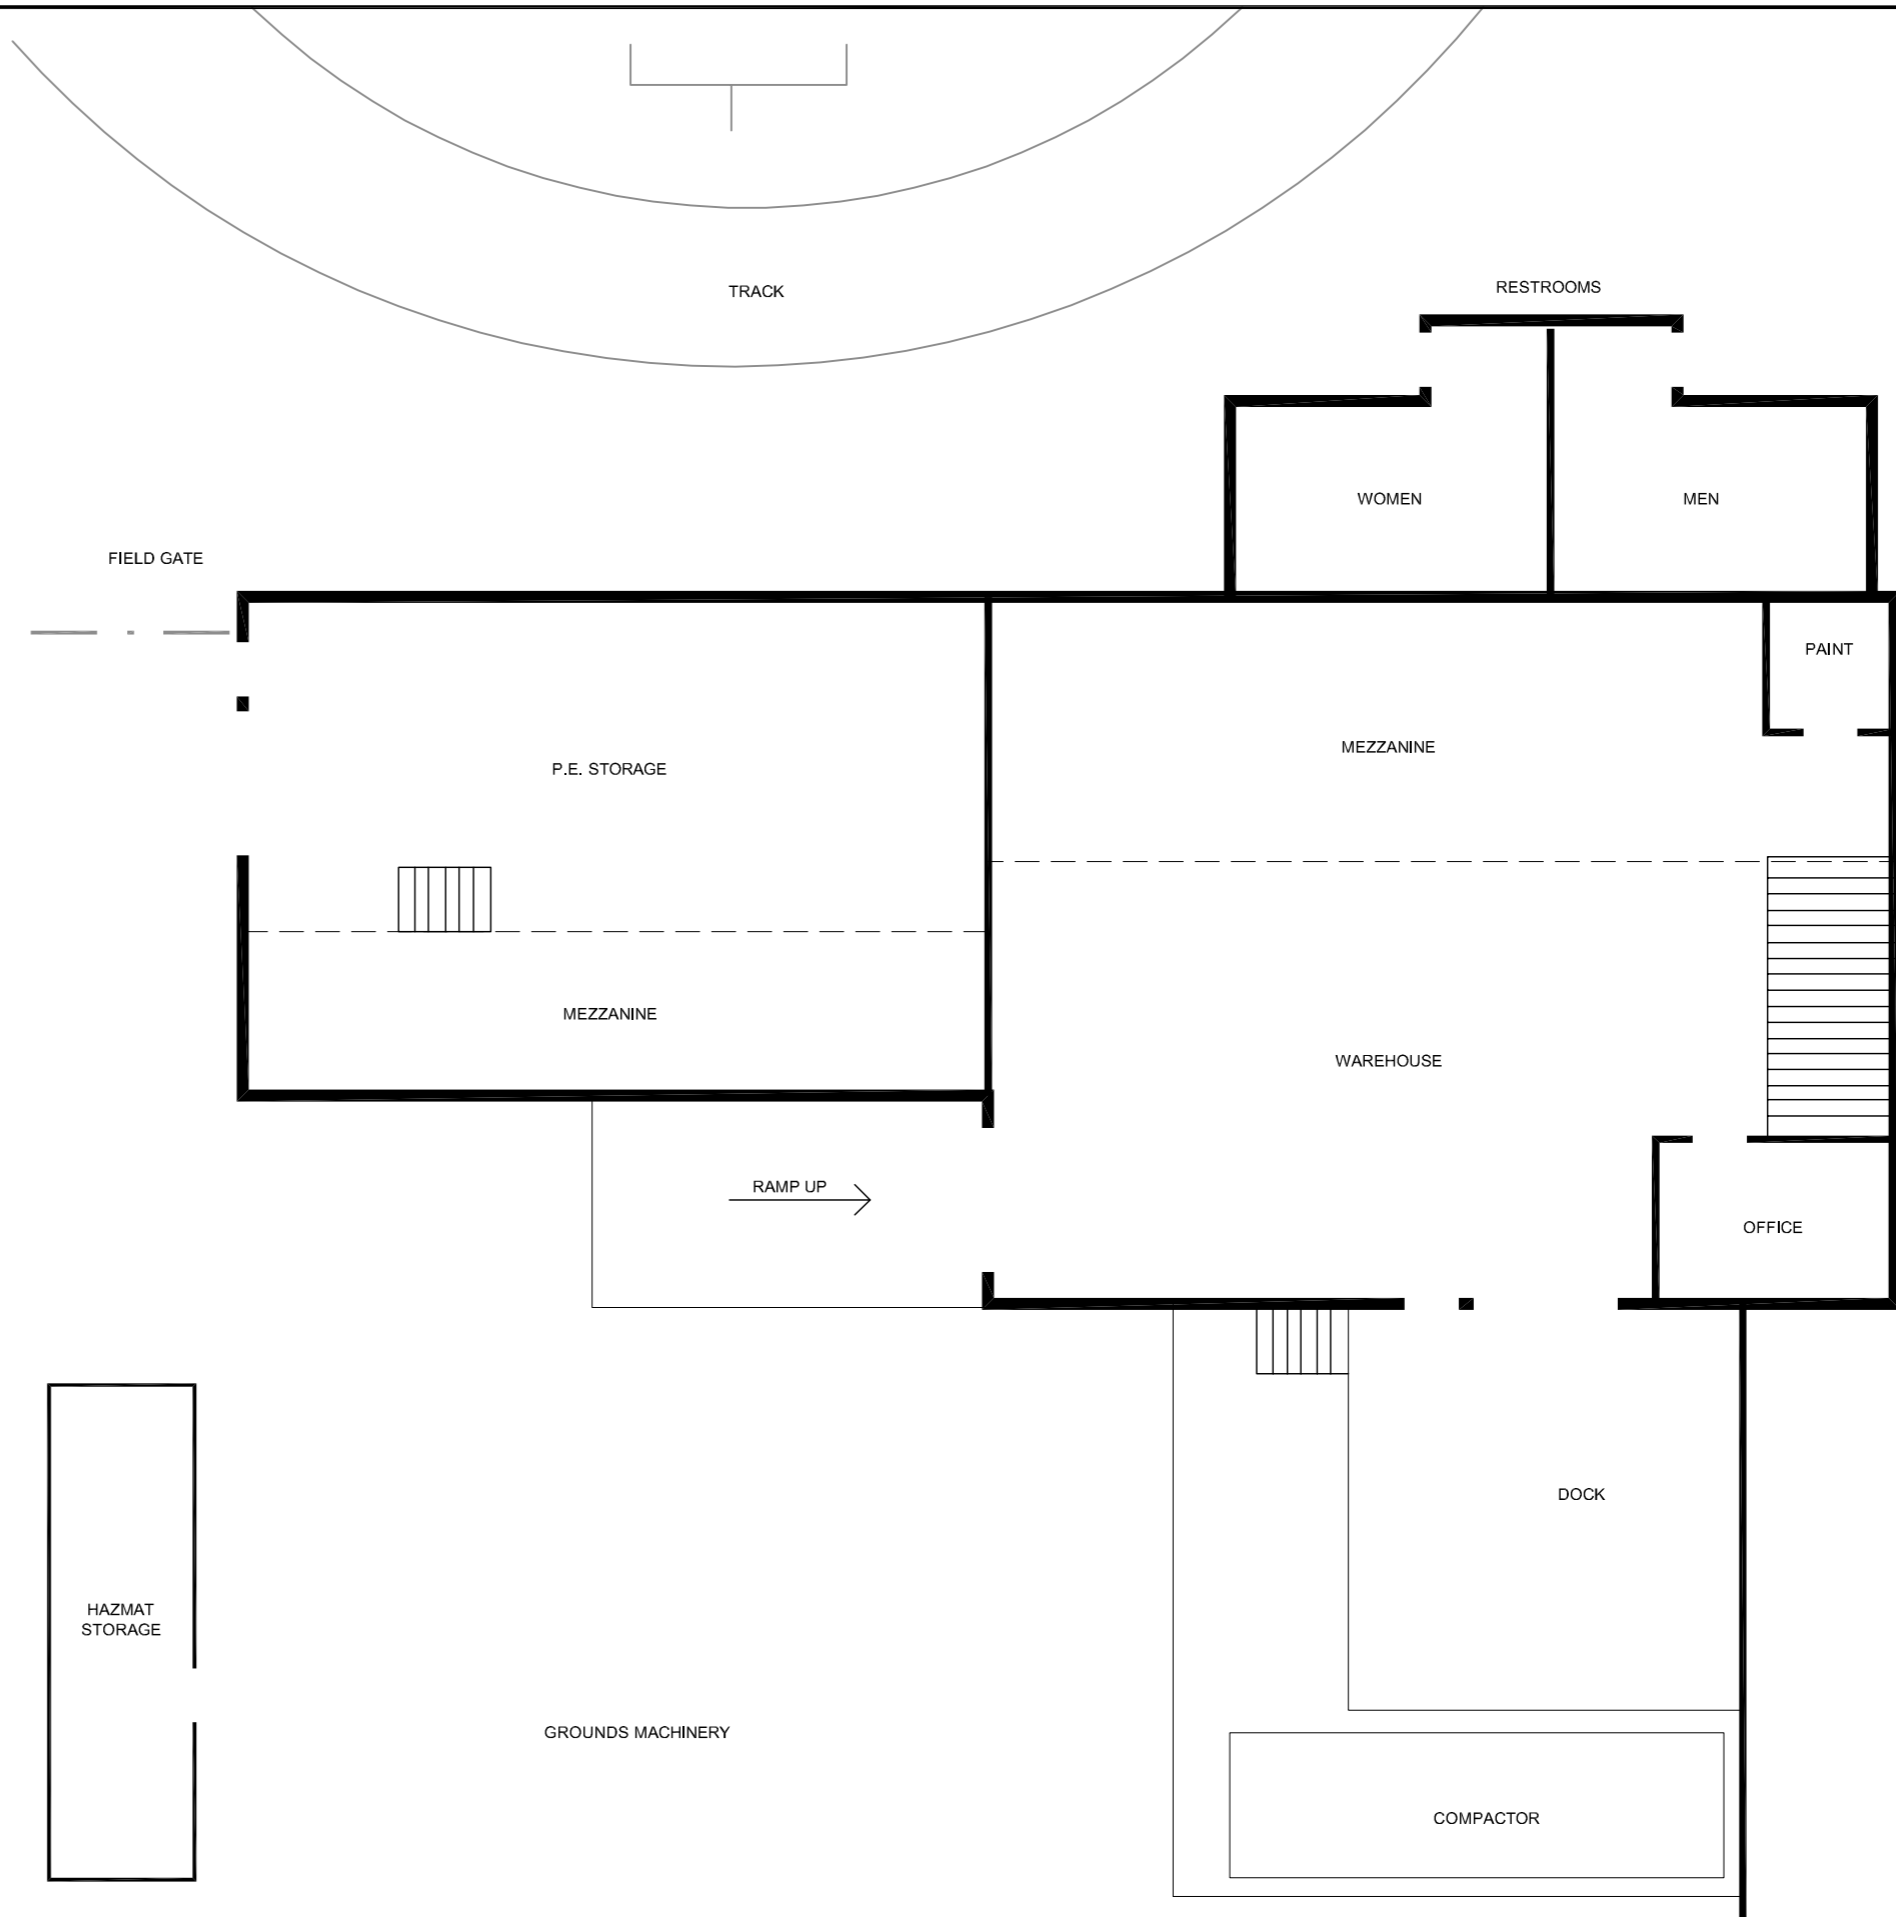

BUILDING FLOOR PLANS

PROJECT NAME:

SHEET CONTENTS:

FIELD HOUSE
FLOOR PLAN
(EAST CAMPUS)

DATE: 07.01.2014

LAST REVISED DATE:

SBCC Drawing Name:
FH-01.dwg

FH-01

SHEET 21 OF 48

FIELD HOUSE FLOOR PLAN

NO SCALE

Note:
Plan is diagrammatic and
schematic in nature,
scale is not confirmed

PLOT DATE: 07-29-14